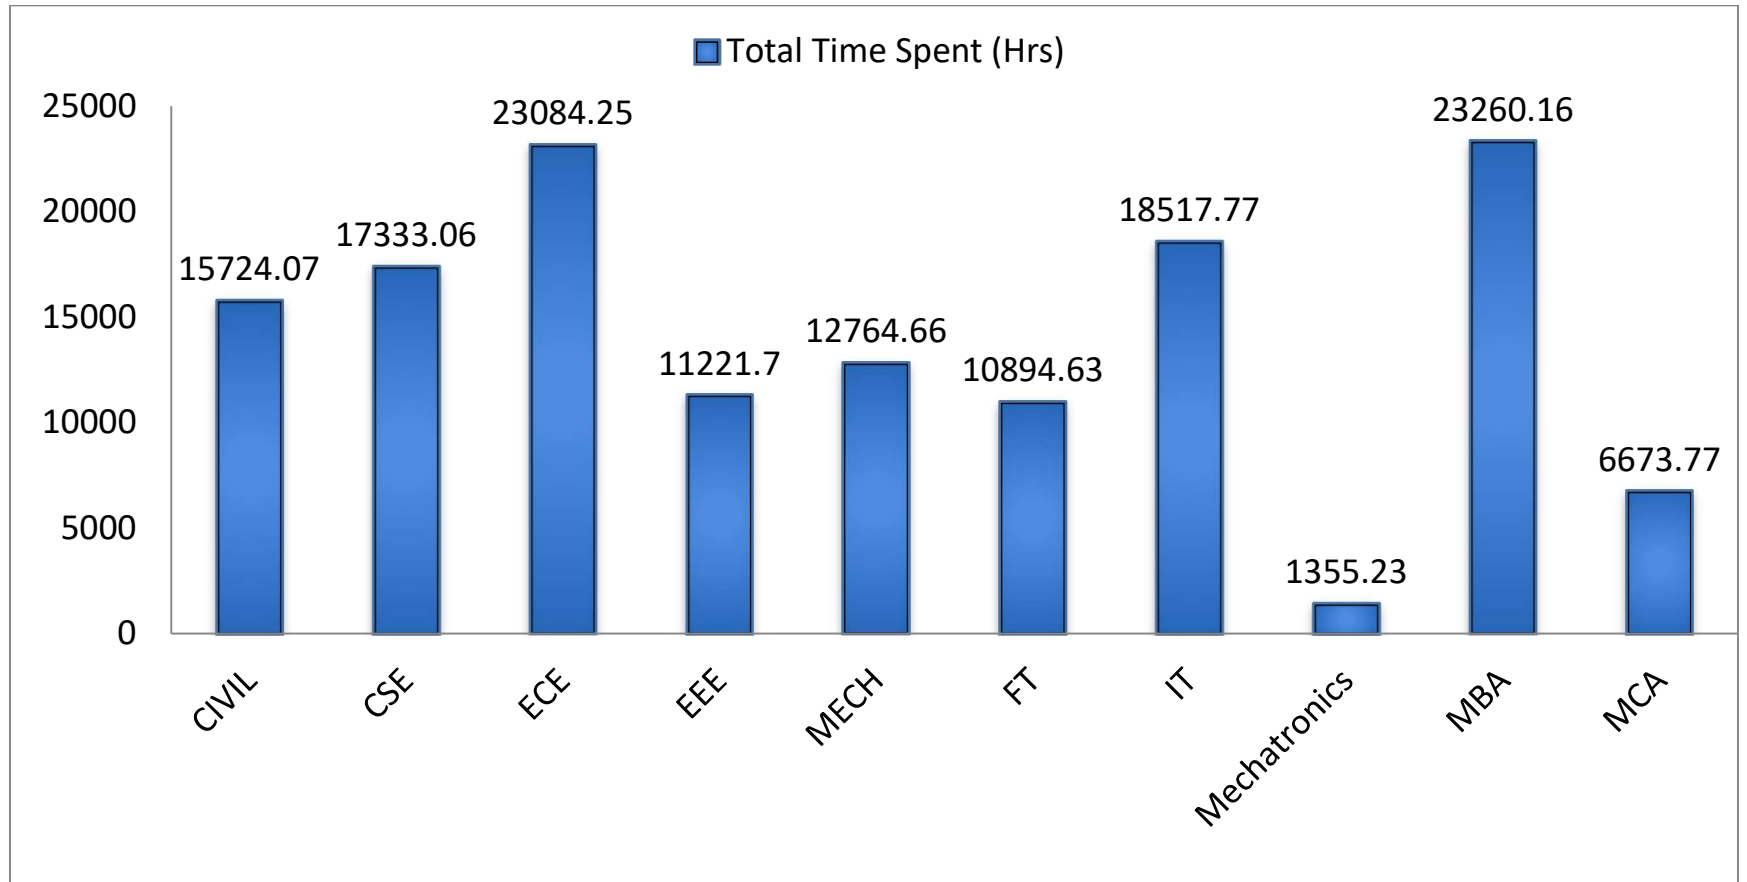

Sona College of Technology, Salem – 5
(An Autonomous Institution)
BLACKBOARD UTILIZATION REPORT
2020 – 2021

Total Hit Counts

Total Time Spent

Department	Utilization		
	Absolute hours	Hits	% Utilized
Civil	15724.07	69563	100%
CSE	17333.06	72233	
ECE	23084.25	99230	
EEE	11221.7	40483	
MECH	12764.66	50985	
FT	10894.63	37658	
IT	18517.77	82582	
Mechatronics	1355.23	3940	
MBA	23260.16	105882	
MCA	6673.77	22245	