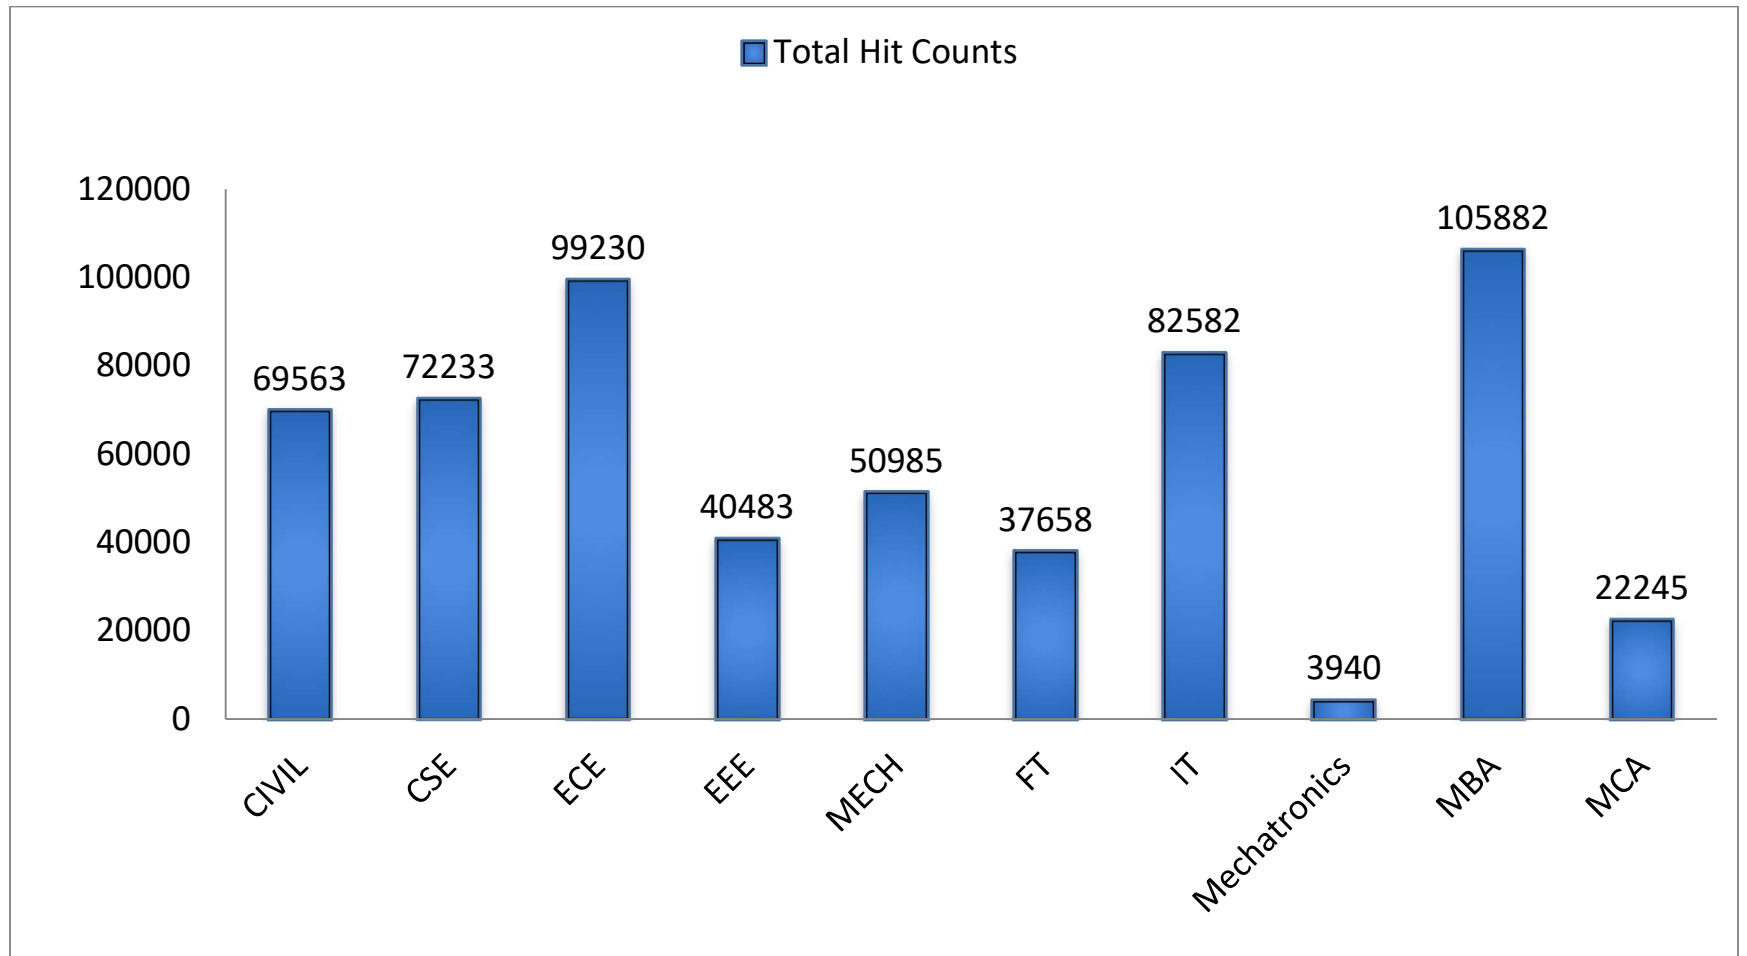

Sona College of Technology, Salem – 5
(An Autonomous Institution)
BLACKBOARD UTILIZATION REPORT
2020 – 2021

Total Hit Counts

Total Time Spent

Department	Utilization		
	Absolute hours	Hits	% Utilized
Civil	15724.07	69563	100%
CSE	17333.06	72233	
ECE	23084.25	99230	
EEE	11221.7	40483	
MECH	12764.66	50985	
FT	10894.63	37658	
IT	18517.77	82582	
Mechatronics	1355.23	3940	
MBA	23260.16	105882	
MCA	6673.77	22245	